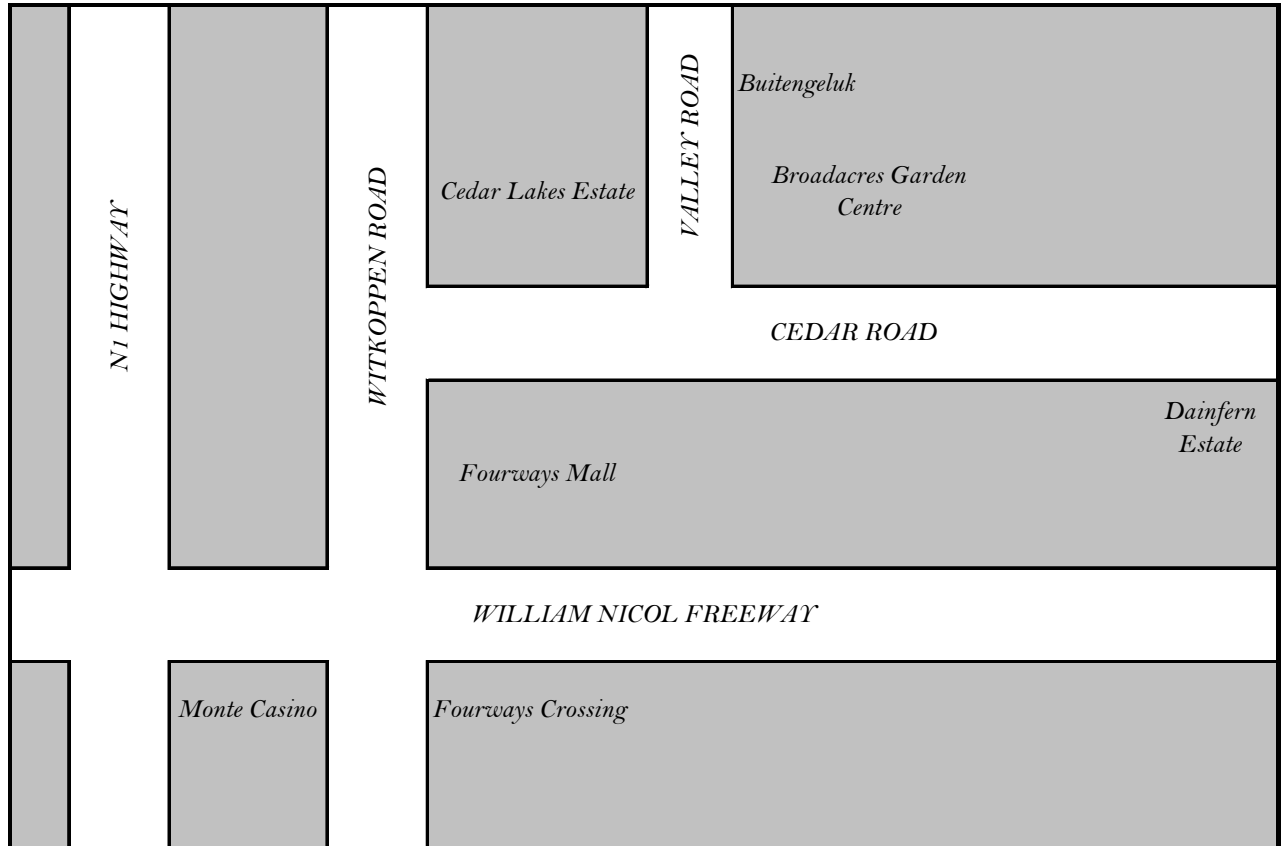

How to get to Buitengeluk – Broadacres

Directions

- ◆ Take the N1 freeway and exit at the William Nicol off ramp. Turn towards Fourways & the Monte Casino.
- ◆ Travel down William Nicol and as you go past the Monte Casino (on the right-hand side) there is a slip road to the left, take this and it will bring you up onto the Witkopp Road.
- ◆ At the first robot, turn right into Cedar Road and travel past the Fourways Mall on your right-hand side. Go past Cedar Square Shopping Center and Fourways Life Hospital on the Left hand side.
- ◆ At the Fifth robot turn left into the Broadacres Lifestyle Centre. As you drive into the centre you will get to a Stop Street. Continue straight over, there is a break in the centre island turn to the right and continue straight through the Continental Tyre Fitment Centre, and continue following the road round to our parking lot situated at the rear of the centre.
- ◆ GPS co-ordinates are as follow:
26° 0'7.32" 27° 58'56.58"